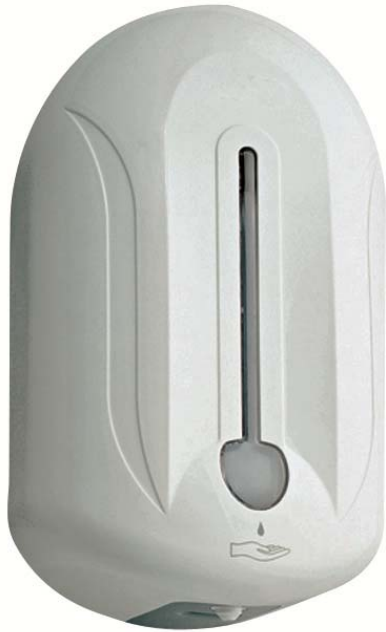

Automatic soap dispenser

- Infrared sensor automatic soap dispenser.
- Wall mounted.
- Equiped with content viewer.
- Security lock and key included.

TECHNICAL DATA

- Made in ABS.
- Powered by 2 batteries 1,5 V type LR-20.
- Dimensions: 235 mm high x 140 mm width x 107 mm depth.
- Capacity: 1100 ml.
- Dosification: 1 ml each dose.
- Hidden wall fixations and fixing material included.
- Active sensor range: 8 ± 1 cm.
- Continuous activation gives 1 ml dose each 3 seconds during 30 seconds. If the activation remains more than 30 seconds the soap dispenser stops until a new activation.
- In order to avoid mistake actions do not install this unit above inductive object less than 40 cm neither above bright or strong reflective surfaces.
- Cleaning: do not use aggressive cleaning agents neither without solvents.

SUGGESTED TEXT FOR PRESCRIPTION

VELTIA or similar, automatic soap dispenser made in ABS with infrared sensor. Wall mounted with content viewer. Security lock and key included. Dimensions: 235 mm high x 140 mm width x 107 mm depth.