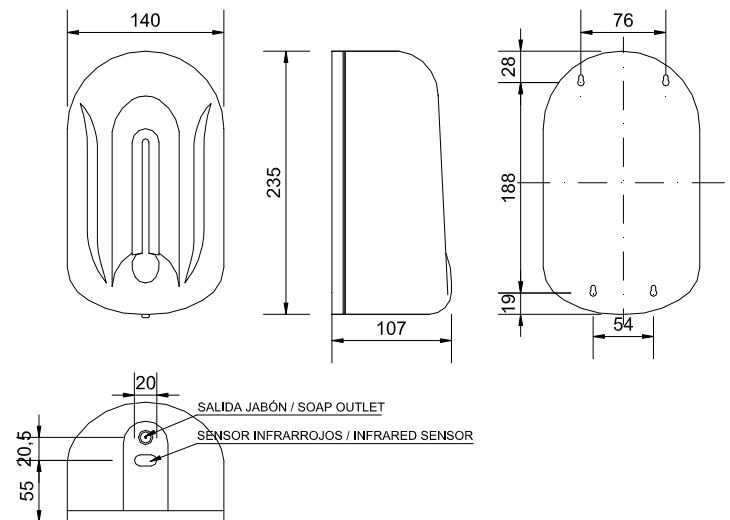

TECHNICAL DRAWING

Related Products

03023

03008

03025

03020

03001.S

03002.S