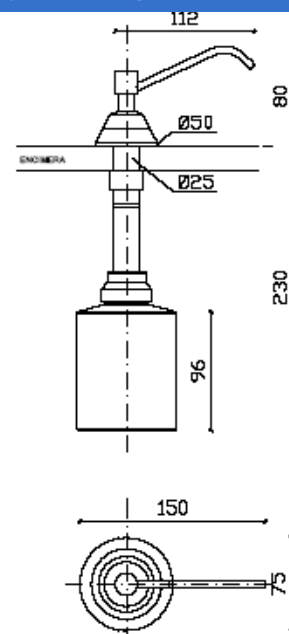

#### Soap Dispenser to built in

- Soap Dispenser with Stainless Steel Push button for built in
- Bottle in Stainless Steel.
- Designed for public areas.
- Durability and resistance against corrosion.
- Finish in Stainless Steel brilliant.
- Security key for refilling from top.

#### TECHNICAL DATA

- Made in Stainless steel AISI 304.
- Push button sizes: 80 mm high x 112 mm deep x 50 mm wide.
- Bottle dimensions: 75 mm Ø y 96 mm high.
- Capacity: 500 ml.
- Maintenance: Stainless Steel requires some maintenance because dust in the time may remove the stainless steel chrome. We recommend to clean the stainless steel with an appropriate liquid cleaner, not abrasive. VELTIA code 06024.

#### SUGGESTED TEXT FOR PRESCRIPTION

VELTIA or similar soap dispenser with stainless steel push button for built in or. Includes security key for refilling from top. Capacity: 500 ml.

#### SCHEME - TECHNICAL DRAWING

Related Products

03101

03102

03103

03104

03105

03202.S