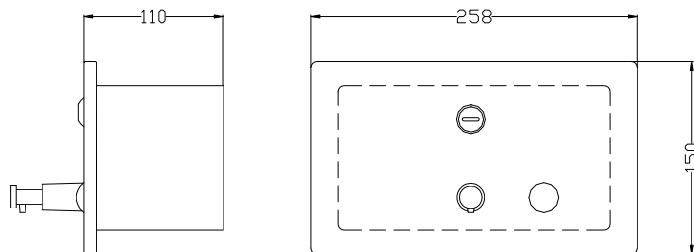

Recessed Soap Dispenser

- Stainless Steel recessed soap dispenser.
- Anti vandal.
- Designed for high frequency use.
- Durability and resistance against corrosion.
- Stainless Steel satin finish.
- Horizontal door with security lock for soap refill.

TECHNICAL DATAS

- Made in Stainless Steel AISI 304.
- Dimensions: 150 high x 258 wide x 110 deep mm.
- Recess dimensions: 112 high x 223 wide x 96 deep mm.
- Capacity: 1200 ml.
- Maintenance: Stainless steel needs maintenance because dust can eventually damage the chrome in stainless steel. We recommend monthly cleaning with our special product.

SUGGESTED TEXT FOR PRESCRIPTION

VELTIA stainless steel and recessed soap dispenser or similar. Capacity: 1200 ml. Dimensions: 150 high x 258 wide x 110 deep mm.

TECHNICAL DRAWING

Dimensions in mm

Related Products