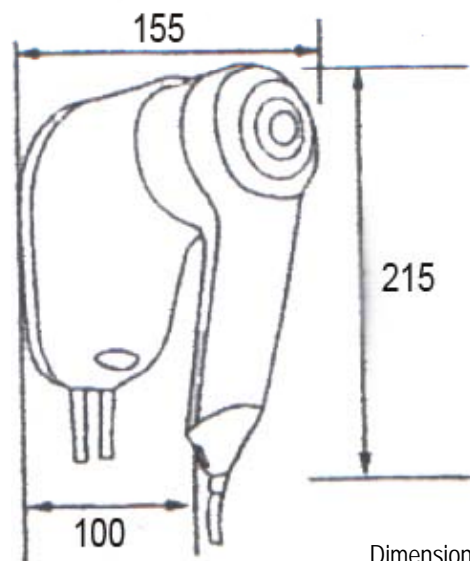

veltia®

New Generation Hand Dryers

HAIR DRYER

CODE 02055.N

Hair dryer to fix to wall

- Ergonomically hair dryer, surface mounted.
- Two speeds.
- Security switch ON/OFF.
- Also available in white (VELTIA 02055.W).

TECHNICAL DATA

- Material: ABS plastic. ; Color: Black.
 - Power: 1200 W.
 - Voltage: 220 V (50-60 Hz).
 - Electrical consumption: 5,5 A.
 - Air speed: 13 m/s.
 - Water protection: IPX1.
 - Dimensions: 215 high x 100 wide x 155 deep mm.
- * This product is designed for limited functions, and it is not recommended to be in continuous use. Improper use or maintenance might invalidate the warranty.

SUGGESTED TEXT FOR PRESCRIPTION

Hair dryer VELTIA or similar, with power selector. Total power: 1200 W. Dimensions: 215 high x 100 wide x 155 deep mm.

TECHNICAL DRAWING

Related Products

02055.W

02056

02059

02063