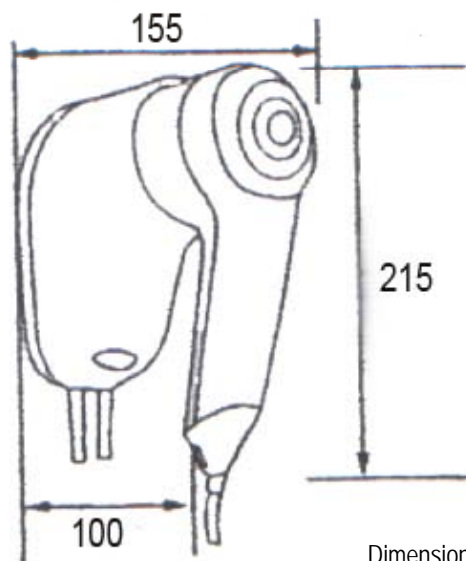

# veltia®

New Generation Hand Dryers

HAIR DRYER

CODE 02055.W

Hair dryer to fix to wall

- Ergonomically hair dryer, surface mounted.
- Two speeds.
- Security switch ON/OFF.
- Also available in black (VELTIA 02055.N).

#### TECHNICAL DATA

- Material: ABS plastic. Color: White.
  - Power: 1200 W.
  - Voltage: 220 V (50-60 Hz).
  - Electrical consumption: 5,5 A.
  - Air speed: 13 m/s.
  - Water protection: IPX1.
  - Dimensions: 215 high x 100 wide x 155 deep mm.
- \* This product is designed for limited functions, and it is not recommended to be in continuous use. Improper use or maintenance might invalidate the warranty.

#### SUGGESTED TEXT FOR PRESCRIPTION

Hair dryer VELTIA or similar, with power selector. Total power: 1200 W. Dimensions: 215 high x 100 wide x 155 deep mm.

#### TECHNICAL DRAWING

Dimensions in mm.

Related Products

02055.G

02056

02059

02063

02200.S