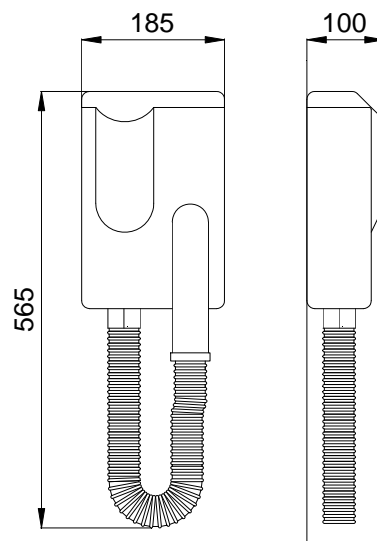

veltia®

New Generation Hand Dryers

HAIR DRYER

CODE 02059

Hair dryer

- Hair dryer, wall mounted.
- Appropriate for hotels and locker rooms.

TECHNICAL DETAILS

- Cover made in white ABS.
- Power: 800 W.
- Voltage: 115/ 230 V - 50/60 Hz.
- With security thermostat.
- Dimensions: 565 high x 185 wide x 100 deep mm.

SUGGESTED TEXT FOR PRESCRIPTION

Hair dryer VELTIA or similar, wall mounted, with security thermostat. Dimensions: 565 high x 185 wide x 100 deep mm. Power: 800W.

TECHNICAL DRAWING

Dimensions in mm.

Related Products

02063

02056

02055.W

02200.B

02100.S

02062