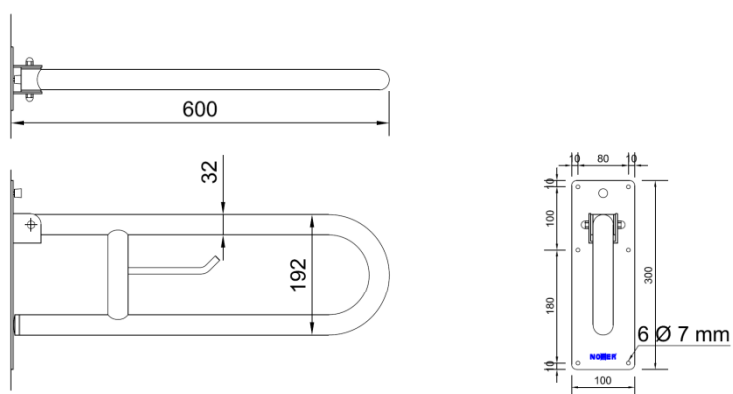

#### Swing-up grab bar

- Wall mounted swing-up grab bar.
- Suitable for support next to wash basins, toilets, showers and bathtubs.
- Specially designed for accessible environment. .
- Stainless steel coated with white Nylon.

#### TECHNICAL DATA

- Made in AISI 304 stainless steel coated with white Nylon.
- Length: 600 mm.
- Wall fixing flange dimension: 300 x 100 mm.
- Bars Ø 32 mm.
- With brake and paper holder.
- Recommended installation high: 70 - 75 cm from top bar to finished floor.
- Stainless steel fixations included.
- Non conductive kit included.

#### SUGGESTED TEXT FOR PRESCRIPTION

Swing-up grab bar VELTIA or similar, in AISI 304 stainless steel coated with white Nylon. With brake and paper holder. Length: 600 mm, bars Ø 32 mm.

#### TECHNICAL DRAWING

Dimensions in mm

Related Products

15206.S

15064.S

15047.W

15203.B

15054.60.S