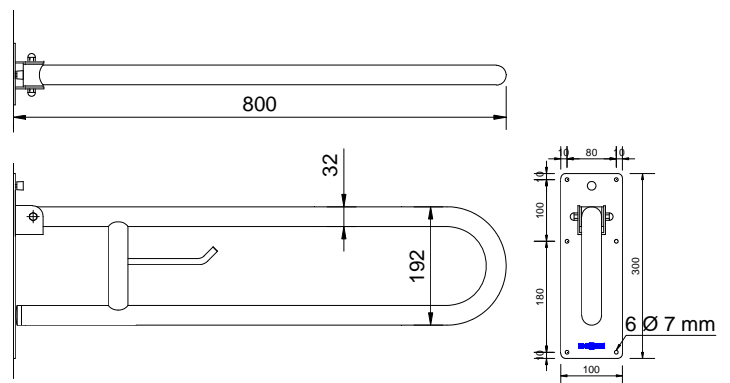

# veltia®

New Generation Hand Dryers

SWING-UP GRAB BAR

CODE 15051.80.W

Swing-up grab bar

- Wall mounted swing-up grab bar.
- Suitable for support next to wash basins, toilets, showers and bathtubs.
- Specially designed for accessible environment. .
- Stainless steel coated with white Nylon.

#### TECHNICAL DATA

- Made in AISI 304 stainless steel coated with white Nylon.
- Length: 800 mm.
- Wall fixing flange dimension: 300 x 100 mm.
- Bars Ø 32 mm.
- With brake and paper holder.
- Recommended installation high: 70 - 75 cm from top bar to finished floor.
- Stainless steel fixations included.
- Non conductive kit included.

#### SUGGESTED TEXT FOR PRESCRIPTION

Swing-up grab bar VELTIA or similar, in AISI 304 stainless steel coated with white Nylon. With brake and paper holder. Length: 800 mm, bars Ø 32 mm.

#### TECHNICAL DRAWING

Dimensions in mm

Related Products

15206.S

15064.S

15047.W

15203.B

15054.60.S