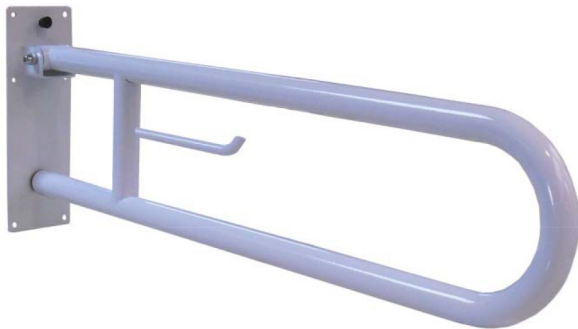

# veltia®

New Generation Hand Dryers

SWING-UP GRAB BAR

CODE 15051.80.W

Swing-up grab bar

- Wall mounted swing-up grab bar.
- Suitable for support next to wash basins, toilets, showers and bathtubs.
- Specially designed for accessible environment. .
- Stainless steel coated with white Nylon.

#### TECHNICAL DATA

- Made in AISI 304 stainless steel coated with white Nylon.
- Length: 800 mm.
- Wall fixing flange dimension: 300 x 100 mm.
- Bars Ø 32 mm.
- With brake and paper holder.
- Recommended installation high: 70 - 75 cm from top bar to finished floor.
- Stainless steel fixations included.
- Non conductive kit included.

#### SUGGESTED TEXT FOR PRESCRIPTION

Swing-up grab bar VELTIA or similar, in AISI 304 stainless steel coated with white Nylon. With brake and paper holder. Length: 800 mm, bars Ø 32 mm.