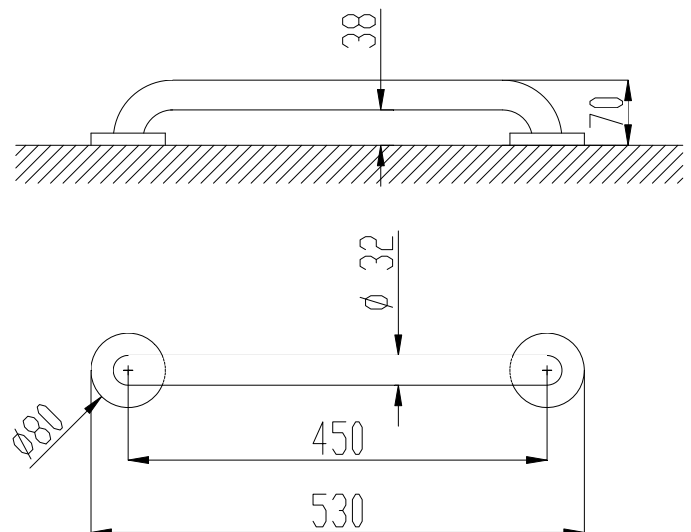

**Straight grab bar**

- Straight grab bar to fix to wall.
- Recommended for use in bathrooms, WC and showers.
- Suitable for bathrooms adapted to disabled.
- Stainless steel white Nylon finish. Also available in satin finish ( NOFER 15054.45.S) and polish finish (NOFER 15054.45.B).

**TECHNICAL DATA**

- Made of Stainless Steel AISI 304.
- Two fixing points.
- Length: 450 mm.
- Distance from bar to wall: 38 mm.
- Ø 32 mm tube grab. Steel thickness: 1,5 mm.
- Recommended installation height: 70-75 cm from floor.
- Maintenance: Stainless steel needs maintenance because dust can eventually damage the chrome in stainless steel. We recommend monthly cleaning with our special product.

**SUGGESTED TEXT FOR PRESCRIPTION**

Straight grab bar NOFER or similar, to fix to wall. In AISI 304 stainless steel. Length: 450 mm. Ø 32 mm tube grab. Steel thickness: 1,5 mm.

**TECHNICAL DRAWING**

Dimensions in mm